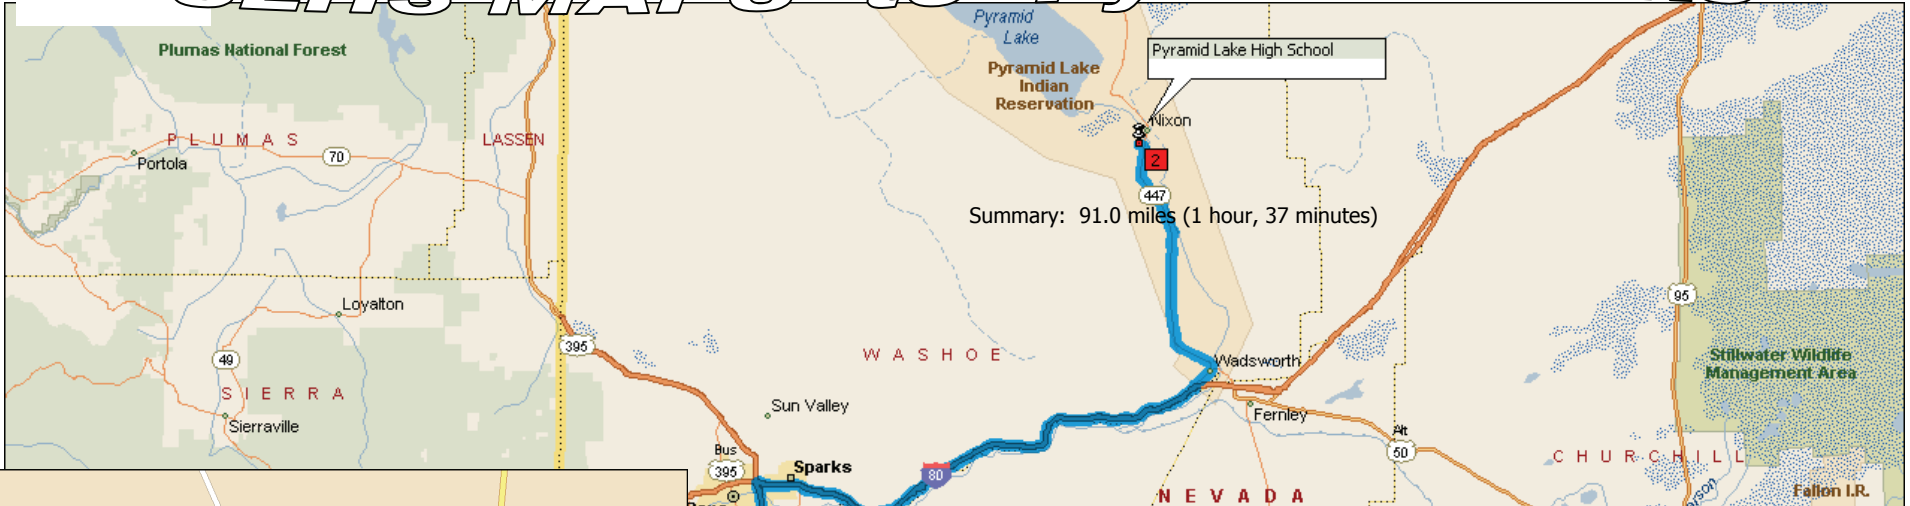

SLHS MAPS -to -Pyramid Lake

Mile	Instruction	For	Toward
0.0	Depart near Minden on Buckeye Rd (South)	120 yds	
0.1	Turn RIGHT (West) onto US-395	17.6 mi	
17.7	Take Ramp (RIGHT) onto US-395	17.7 mi	US-395
35.4	Take Ramp (RIGHT) onto US-395	9.7 mi	US-395 / Reno
45.1	At exit 68, keep RIGHT onto Ramp	0.2 mi	I-80 / Reno / Sparks
45.2	Take Ramp (RIGHT) onto I-80	28.8 mi	I-80 / Sparks / Elko
74.1	At exit 43, take Ramp (RIGHT) onto SR-427	1.6 mi	Pyramid Lake
75.7	Bear LEFT (North) onto SR-447	14.9 mi	
90.6	Turn LEFT (West) onto SR-446 [Sutcliffe Hwy]	0.3 mi	
90.9	Turn RIGHT (North) onto Local road(s)	109 yds	
90.9	Turn LEFT (North) onto Local road(s)	164 yds	
91.0	Arrive Pyramid Lake High School