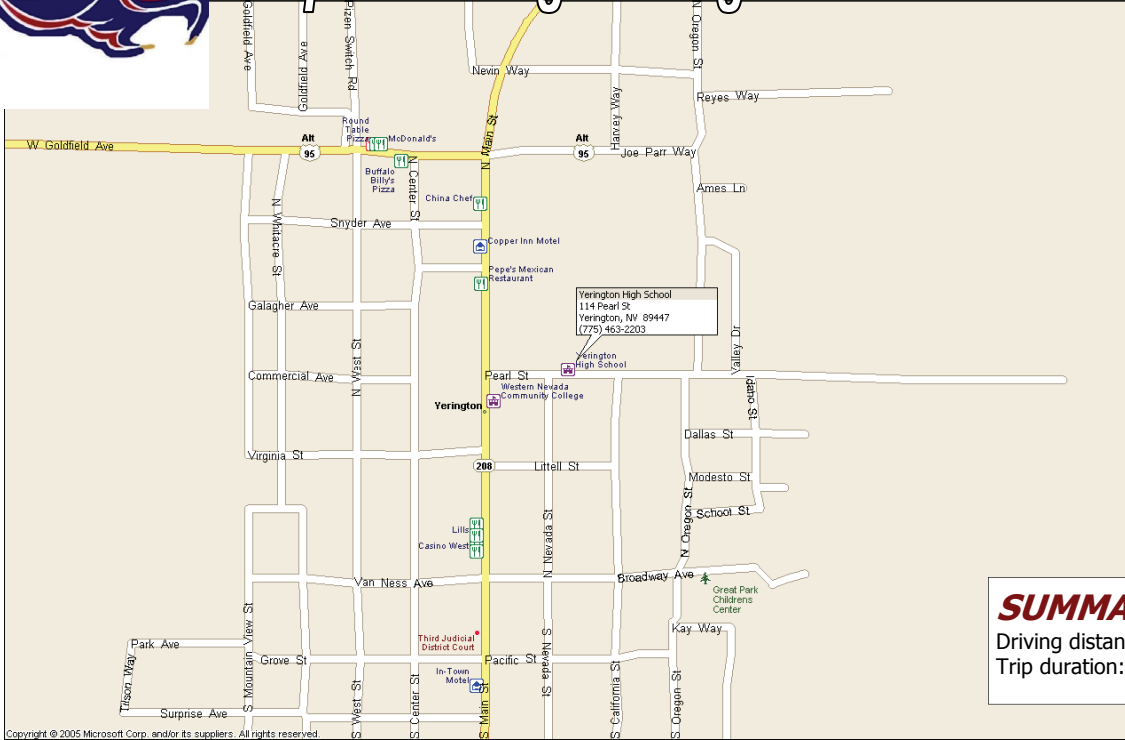

Sierra Lutheran High School

Maps - Yerington High School

SUMMARY
 Driving distance: 57.6 miles
 Trip duration: 1 hour, 12 minutes

Mile	Instruction	For
0.0	Depart Minden on US-395 (East)	19.8 mi
19.8	Turn LEFT (East) onto SR-208	15.7 mi
35.4	Turn RIGHT to stay on SR-208	22.0 mi
57.5	Turn RIGHT (East) onto Pearl St	0.1 mi
57.6	Arrive Yerington High School [114 Pearl St, Yerington NV 89447, (775) 463-2203]	