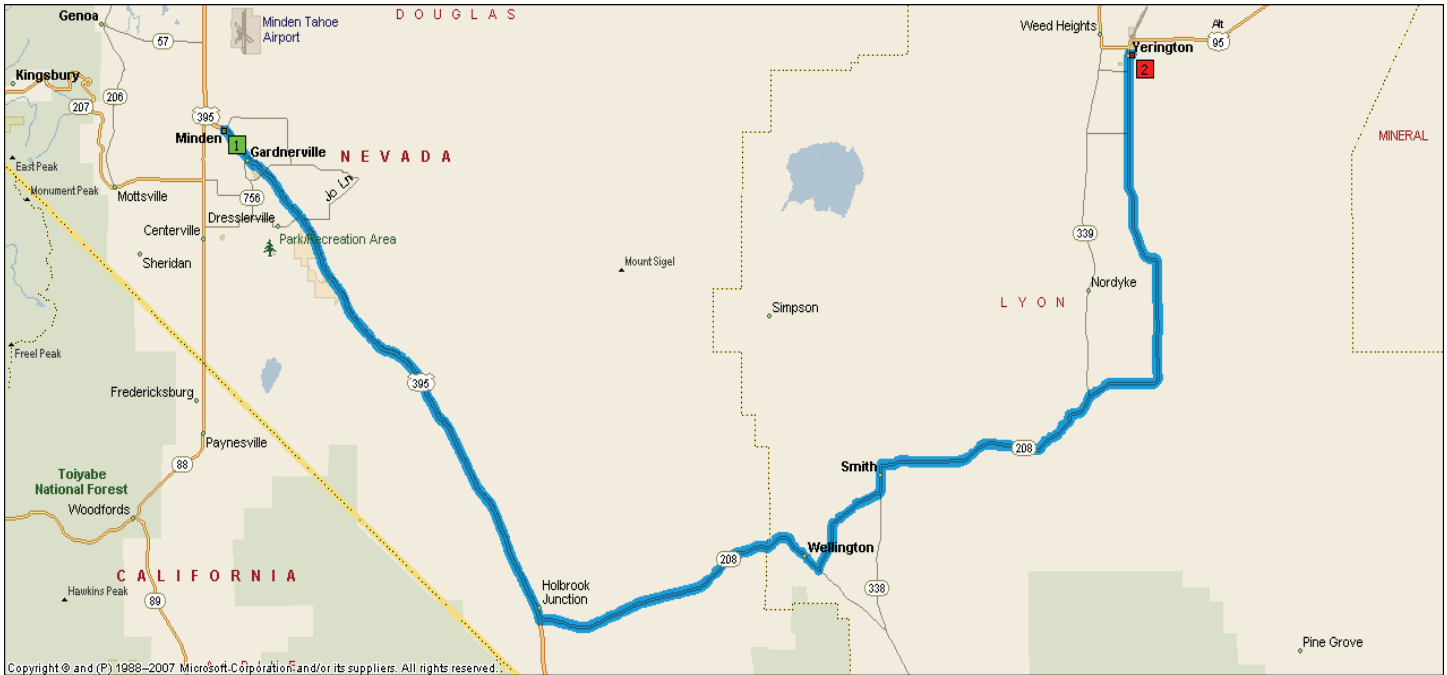

Sierra Lutheran High School

Maps - Yerington High School

SUMMARY
 Driving distance: 57.6 miles
 Trip duration: 1 hour, 12 minutes

Mile	Instruction	For
0.0	Depart Minden on US-395 (East)	19.8 mi
19.8	Turn LEFT (East) onto SR-208	15.7 mi
35.4	Turn RIGHT to stay on SR-208	22.0 mi
57.5	Turn RIGHT (East) onto Pearl St	0.1 mi
57.6	Arrive Yerington High School [114 Pearl St, Yerington NV 89447, (775) 463-2203]	